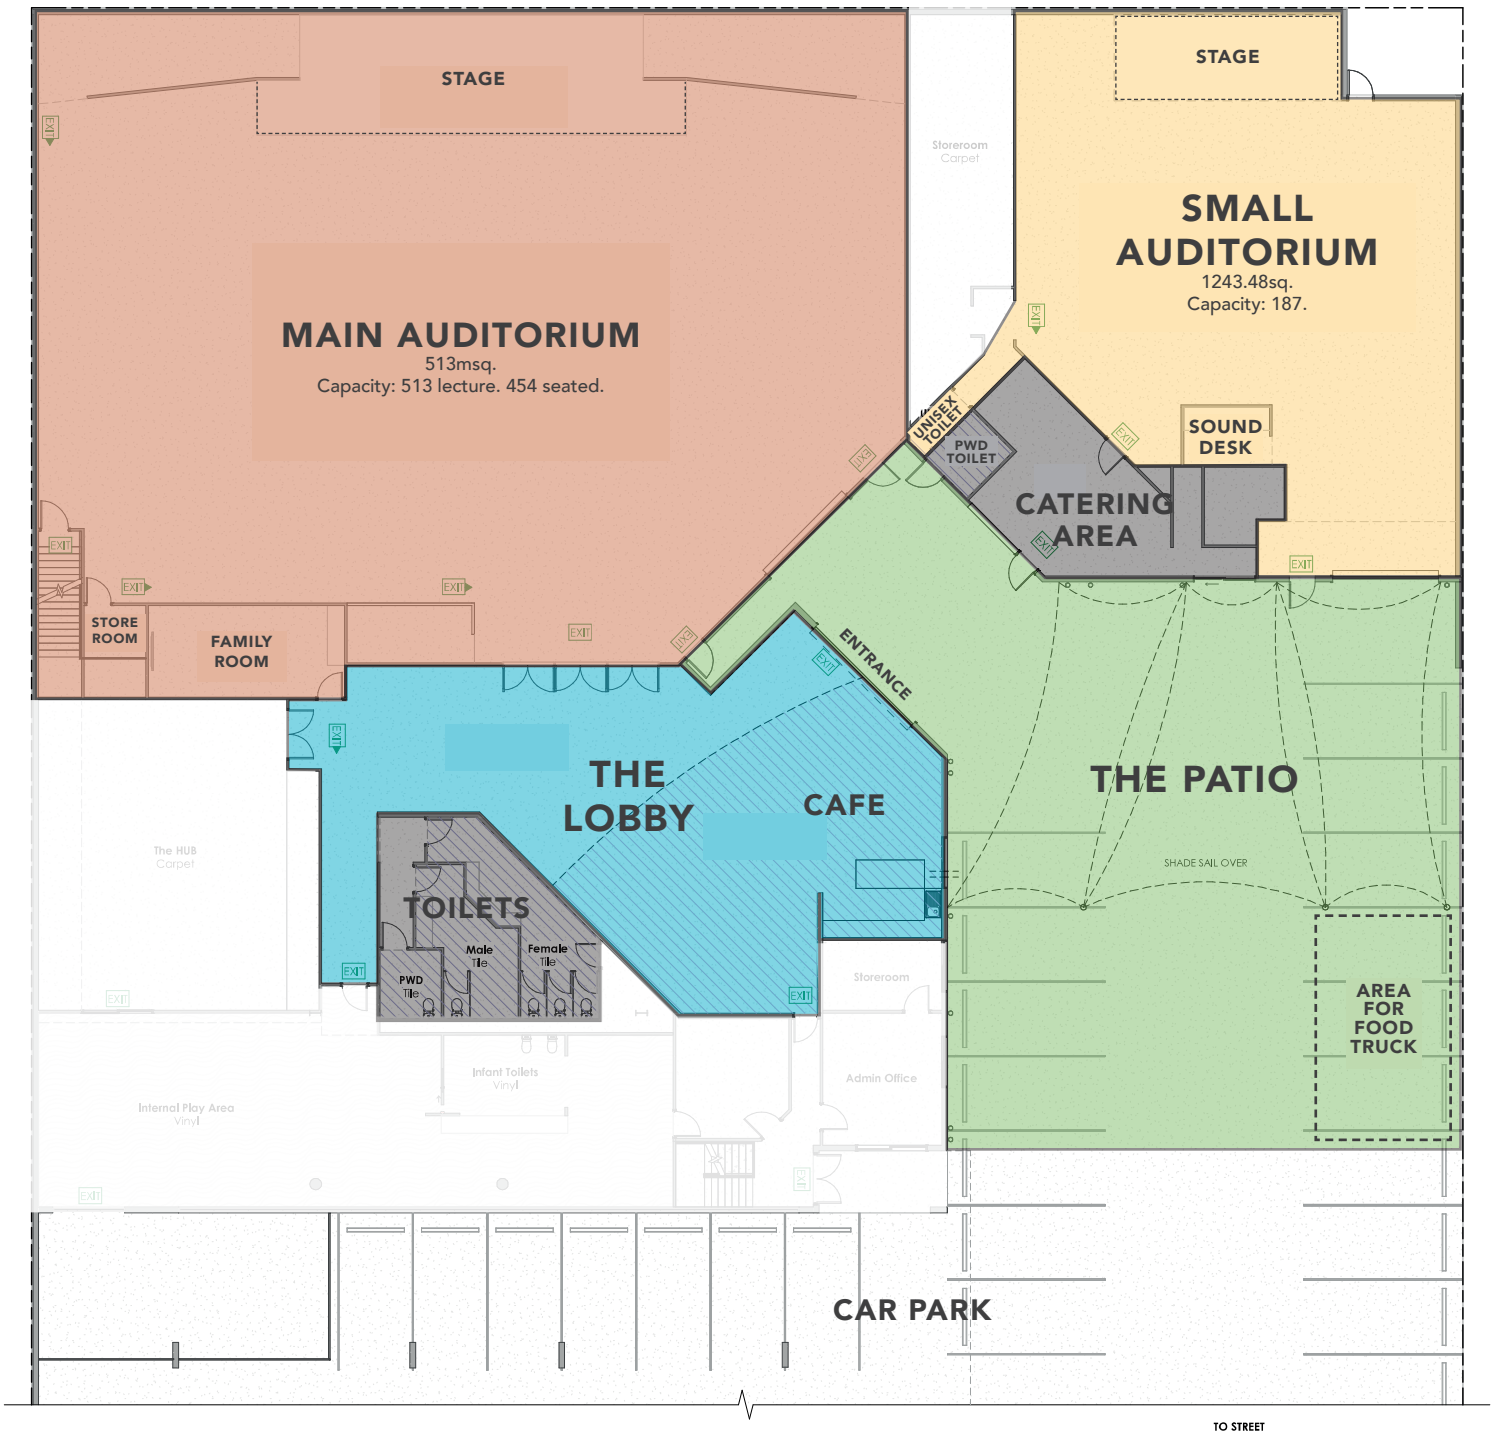

POWERHOUSE CENTRE LAYOUT

TO STREET

- MAIN AUDITORIUM
- SMALL AUDITORIUM
- THE LOBBY/CAFE
- THE PATIO
- COMMUNAL SPACE